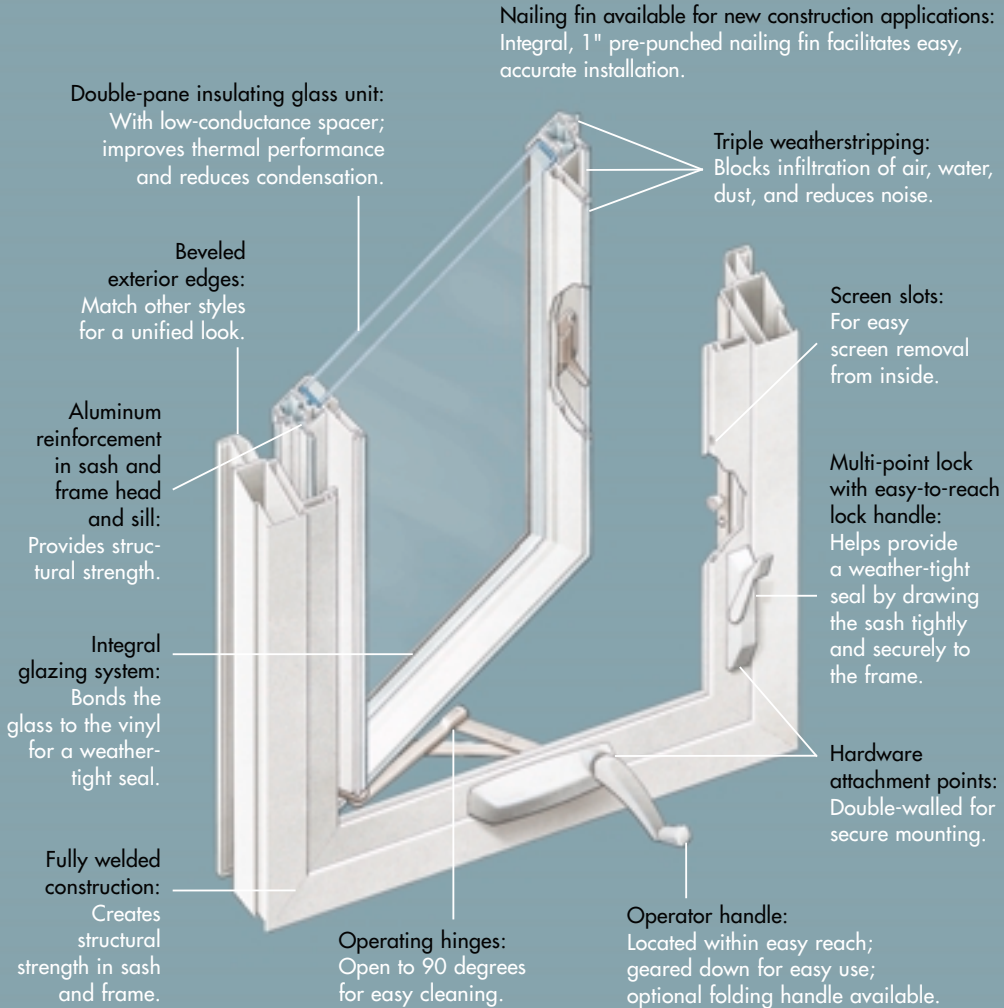

They are also engineered for design flexibility. They have a beveled outside edge that makes them perfect counterparts for use with our other CertainTeed windows.

The design possibilities are vast. You can use casements or awnings alone. Create combinations. Add maximum ventilation to a bay, bow, or window wall.

Every detail makes life easier. Solid vinyl construction is virtually maintenance-free. No exterior scraping or painting — ever. And cleaning is simple. A special hinge arrangement lets casement windows open for easy cleaning from the inside.

Heavy-duty operating hardware has an E-Gard® coating, tested to be nearly three times better than common zinc-plated hardware to provide added corrosion protection.

The windows are especially easy to operate, with a crank mechanism geared down to require very little effort. The crank handle is located within easy reach, at the bottom of the window. The multi-point lock offers extra security and easy operation — it reaches out to capture the sash, and makes sealing the window one smooth operation.

A special hinge allows CertainTeed casement windows to open a full 90 degrees for easy cleaning from the inside.

Casement window shown

Note: CertainTeed's exclusive Thermaflex® Low "E" glass is available as an option. In larger casements, a fixed operator arm attaches to keeper side of sash.